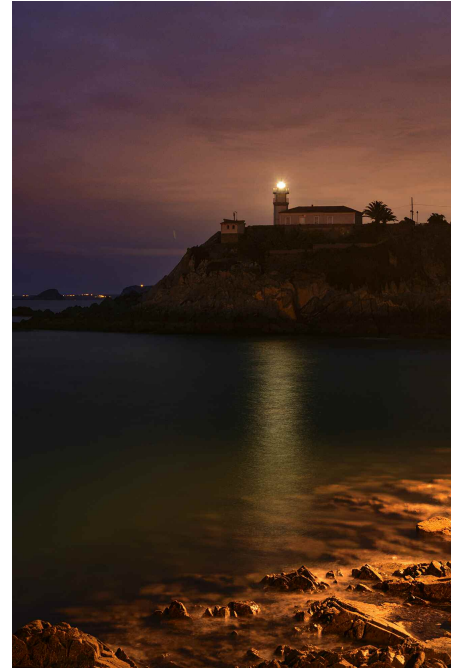

Faro, 60x40 cm